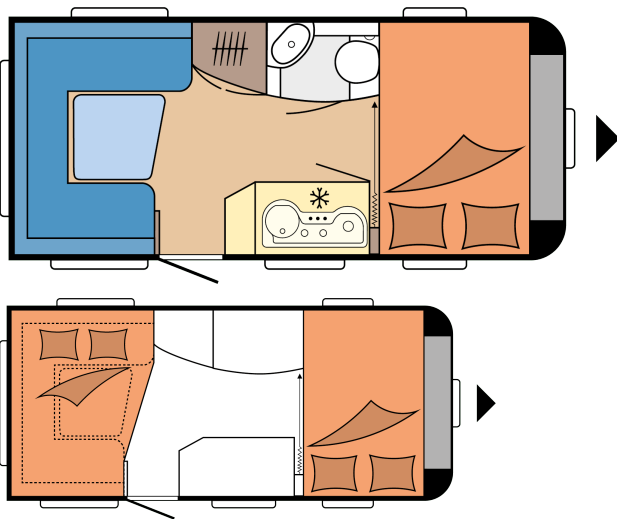

DE LUXE 455 UF

Overall length	6.483 mm
Total width	2.300 mm
Technically permissible gross weight	1.350 kg

TECHNICAL DATA

Model	455 UF	Awning circumference	9.070 mm
Number of axles	1	Beading (straight edge)	3.311
Tyre size	195 / 70 R 14 XL	Number of berths (adults / children)	4
Overall length	6.483 mm	Bed size, double bed (length x width)	2.070 x 1.280 mm
Body length	5.302 mm	Bed size, seating area bed conversion (length x width)	2.038 x 1.600 / 1.250 mm
Overall width / Inside width	2.300 / 2.172 mm	Autonomy package	Front left
Overall height / Interior headroom	2.628 / 1.950 mm	Roof-mounted air conditioning unit	Centre
Maximum technically permissible laden mass	1.350 kg	TV bracket	Seating area / wardrobe
Mass in running order	1.152 kg	Fresh water tank; city water connection, optional	Rear left
Payload	198 kg	External gas socket	Rear right
Technically possible increase in load capacity to	1.500 kg	Exterior awning socket	Front right
Payload after maximum increase in load capacity	335 kg	Locker door, THETFORD with central locking, 752 x 310 mm, lockable	Front right
Technically possible decrease in load capacity to	1.300 kg	Locker door, THETFORD with central locking, 752 x 310 mm, lockable (optional)	Front left
Body wall thickness (floor / roof / wall)	37 / 31 / 31 mm	Number of 230 V power sockets (single / double)	4 / 1