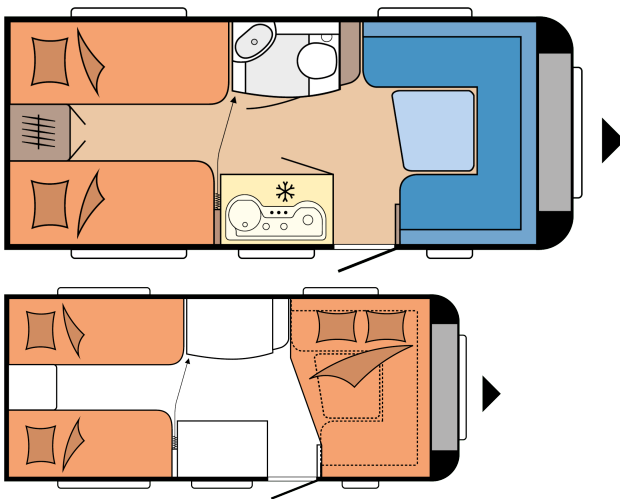

# DE LUXE 460 LU

Overall length	6.755 mm
Total width	2.300 mm
Technically permissible gross weight	1.350 kg

## TECHNICAL DATA

Model	460 LU	Awning circumference	9.340 mm
Number of axles	1	Beading (straight edge)	3.600
Tyre size	195 / 70 R 14 XL	Number of berths (adults / children)	4
Overall length	6.755 mm	Bed size, single beds (length x width)	2.050 x 770; 1.900 x 770 mm
Body length	5.574 mm	Bed size, seating area bed conversion (length x width)	2.038 x 1.550 / 1.100 mm
Overall width / Inside width	2.300 / 2.172 mm	Autonomy package	Rear left
Overall height / Interior headroom	2.628 / 1.950 mm	Roof-mounted air conditioning unit	Centre
Maximum technically permissible laden mass	1.350 kg	TV bracket	Sideboard
Mass in running order	1.178 kg	Fresh water tank; city water connection, optional	Front left
Payload	172 kg	External gas socket	Front right
Technically possible increase in load capacity to	1.500 kg	Exterior awning socket	Rear right
Payload after maximum increase in load capacity	309 kg	Locker door MAXI, THETFORD with central locking, 1,000 x 300 mm, lockable	Rear right
Technically possible decrease in load capacity to	1.300 kg	Locker door, THETFORD with central locking, 752 x 310 mm, lockable (optional)	Rear left
Body wall thickness (floor / roof / wall)	37 / 31 / 31 mm	Number of 230 V power sockets (single / double)	3 / 2