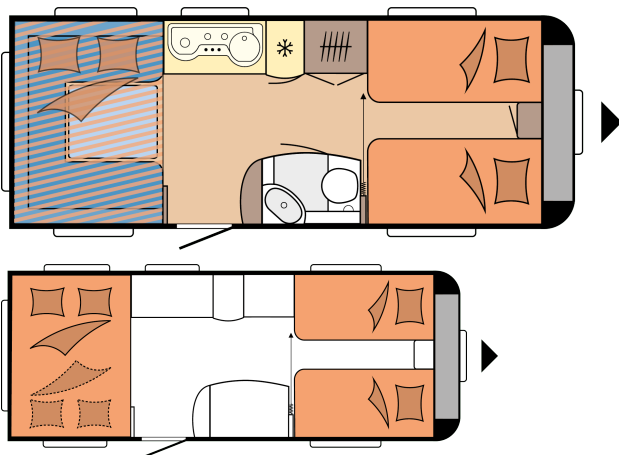

DE LUXE 515 UHL

Overall length	7.531 mm
Total width	2.300 mm
Technically permissible gross weight	1.600 kg

TECHNICAL DATA

Model	515 UHL
Number of axles	1
Tyre size	185 R 14 C
Overall length	7.531 mm
Body length	6.341 mm
Overall width / Inside width	2.300 / 2.172 mm
Overall height / Interior headroom	2.637 / 1.950 mm
Maximum technically permissible laden mass	1.600 kg
Mass in running order	1.434 kg
Payload	166 kg
Technically possible increase in load capacity to	2.000 kg
Payload after maximum increase in load capacity	530 kg
Body wall thickness (floor / roof / wall)	39 / 31 / 31 mm
Awning circumference	10.120 mm

Beading (straight edge)	4.360
Number of berths (adults / children)	6
Bed size, single beds (length x width)	2 x 1.930 x 820 mm
Bed size, drop-down bed (length x width)	2.000 x 1.290 mm
Bed size, seating area bed conversion (length x width)	2.038 x 1.600 mm
Autonomy package	Front left
Roof-mounted air conditioning unit	Centre
TV bracket	Sideboard
Fresh water tank; city water connection, optional	Rear right
External gas socket	Rear right
Exterior awning socket	Rear right
Locker door MAXI, THETFORD with central locking, 1.000 x 300 mm, lockable	Front right
Locker door, THETFORD with central locking, 752 x 310 mm, lockable (optional)	Rear left / Front left
Number of 230 V power sockets (single / double)	4 / 1