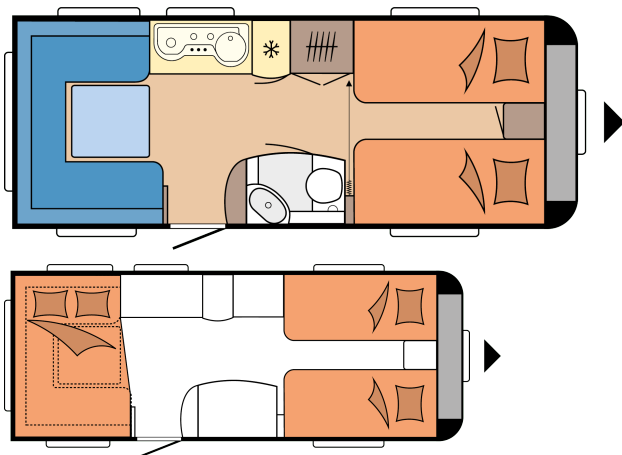

DE LUXE 540 UL

Overall length	7.291 mm
Total width	2.300 mm
Technically permissible gross weight	1.500 kg

TECHNICAL DATA

Model	540 UL
Number of axles	1
Tyre size	185 R 14 C
Overall length	7.291 mm
Body length	6.101 mm
Overall width / Inside width	2.300 / 2.172 mm
Overall height / Interior headroom	2.637 / 1.950 mm
Maximum technically permissible laden mass	1.500 kg
Mass in running order	1.357 kg
Payload	143 kg
Technically possible increase in load capacity to	1.750 kg
Payload after maximum increase in load capacity	422 kg
Body wall thickness (floor / roof / wall)	39 / 31 / 31 mm
Awning circumference	9.880 mm

Beading (straight edge)	4.120
Number of berths (adults / children)	4
Bed size, single beds (length x width)	2 x 1.930 x 820 mm
Bed size, seating area bed conversion (length x width)	2.038 x 1.450 / 1.350 mm
Autonomy package	Front left
Roof-mounted air conditioning unit	Centre
TV bracket	Sideboard
Fresh water tank; city water connection, optional	Rear right
External gas socket	Front right
Exterior awning socket	Rear right
Locker door MAXI, THETFORD with central locking, 1,000 x 300 mm, lockable	Front right
Locker door, THETFORD with central locking, 752 x 310 mm, lockable (optional)	Front left
Number of 230 V power sockets (single / double)	4 / 1