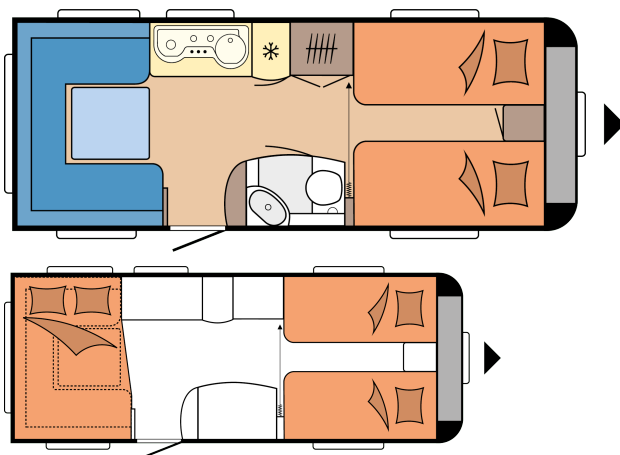

EXCELLENT 540 UL

Overall length	7.291 mm
Total width	2.300 mm
Technically permissible gross weight	1.500 kg

TECHNICAL DATA

Model	540 UL
Number of axles	1
Tyre size	185 R 14 C
Overall length	7.291 mm
Body length	6.101 mm
Overall width / Inside width	2.300 / 2.172 mm
Overall height / Interior headroom	2.637 / 1.950 mm
Maximum technically permissible laden mass	1.500 kg
Mass in running order	1.364 kg
Payload	136 kg
Technically possible increase in load capacity to	1.750 kg
Payload after maximum increase in load capacity	418 kg
Body wall thickness (floor / roof / wall)	39 / 31 / 31 mm
Awning circumference	9.880 mm

Beading (straight edge)	4.120
Number of berths (adults / children)	4
Bed size, single beds (length x width)	2 x 1.930 x 820 mm
Bed size, seating area bed conversion (length x width)	2.038 x 1.450 / 1.350 mm
Autonomy package	Front left
Roof-mounted air conditioning unit	Centre
TV bracket	Sideboard
Fresh water tank; city water connection, optional	Rear right
External gas socket	Front right
Exterior awning socket	Rear right
Locker door MAXI, THETFORD with central locking, 1,000 x 300 mm, lockable	Front right
Locker door, THETFORD with central locking, 752 x 310 mm, lockable (optional)	Front left
Number of 230 V power sockets (single / double)	4 / 2