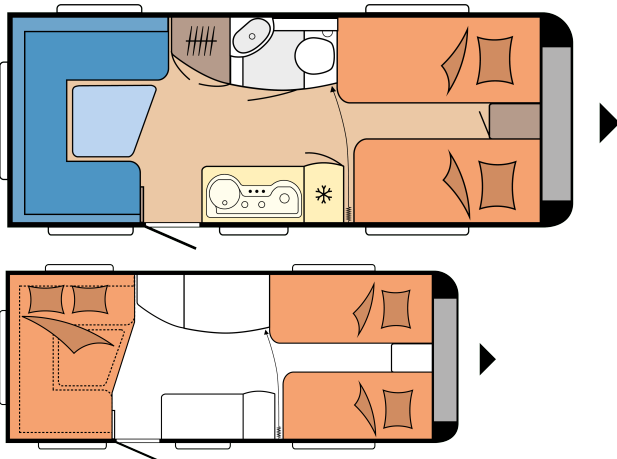

PREMIUM 495 UL

Overall length	7.627 mm
Total width	2.300 mm
Technically permissible gross weight	1.700 kg

TECHNICAL DATA

Model	495 UL	Awning circumference	9.520 mm
Number of axles	1	Number of berths (adults / children)	4
Tyre size	195 / 70 R 15 C	Bed size, single beds (length x width)	1.955 x 820; 1.795 x 820 mm
Overall length	7.627 mm	Bed size, seating area bed conversion (length x width)	2.038 x 1.566 / 1.174 mm
Body length	6.434 mm	Autonomy package	Front right
Overall width / Inside width	2.300 / 2.172 mm	Roof-mounted air conditioning unit	Centre
Overall height / Interior headroom	2.642 / 1.950 mm	TV bracket	Seating area / wardrobe
Maximum technically permissible laden mass	1.700 kg	Fresh water tank; city water connection, optional	Rear left
Mass in running order	1.414 kg	External gas socket	Front right
Payload	286 kg	Exterior awning socket	Centre right
Technically possible increase in load capacity to	1.750 kg	Locker door MAXI, THETFORD with central locking, 1000 x 300 mm, lockable	Front right
Payload after maximum increase in load capacity	386 kg	Locker door THETFORD with central locking, 752 x 310 mm, lockable (optional)	Front left
Technically possible decrease in load capacity to	1.600 kg	Number of 230 V power sockets (single / double)	3 / 3
Body wall thickness (floor / roof / wall)	37 / 31 / 31 mm		