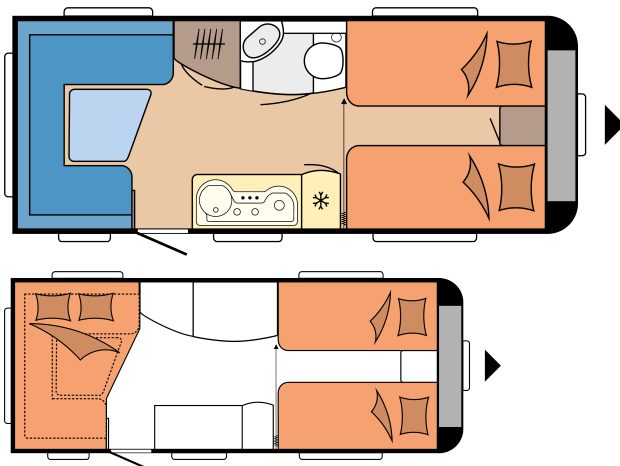

PRESTIGE 495 UL

Overall length	7.124 mm
Total width	2.300 mm
Technically permissible gross weight	1.500 kg

TECHNICAL DATA

Model	495 UL	Awning circumference	9.710 mm
Number of axles	1	Number of berths (adults / children)	4
Tyre size	185 R 14 C	Bed size, single beds (length x width)	2 x 1.930 x 820 mm
Overall length	7.124 mm	Bed size, seating area bed conversion (length x width)	2.038 x 1.550 / 1.050 mm
Body length	5.935 mm	Autonomy package	Front left
Overall width / Inside width	2.300 / 2.172 mm	Roof-mounted air conditioning unit	Centre
Overall height / Interior headroom	2.634 / 1.950 mm	TV bracket	Seating area / wardrobe
Maximum technically permissible laden mass	1.500 kg	Fresh water tank; city water connection, optional	Rear left
Mass in running order	1.291 kg	External gas socket	Front right
Payload	209 kg	Exterior awning socket	Rear right
Technically possible increase in load capacity to	1.750 kg	Locker door MAXI, THETFORD with central locking, 1,000 x 300 mm, lockable	Front right
Payload after maximum increase in load capacity	484 kg	Locker door, THETFORD with central locking, 752 x 310 mm, lockable (optional)	Front left
Technically possible decrease in load capacity to	1.450 kg	Number of 230 V power sockets (single / double)	4 / 2
Body wall thickness (floor / roof / wall)	37 / 31 / 31 mm		