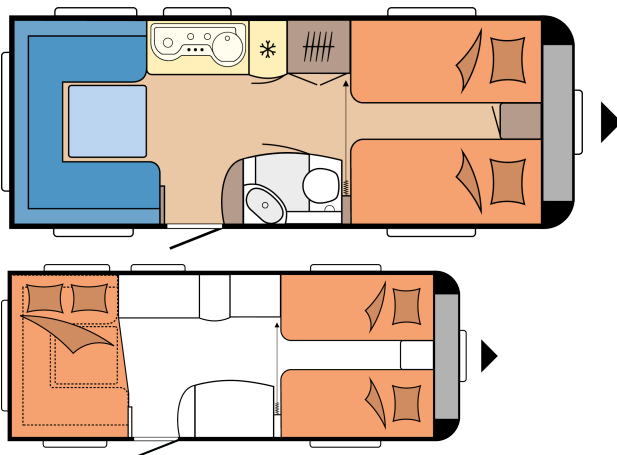

# PRESTIGE 540 UL

Overall length	7.291 mm
Total width	2.300 mm
Technically permissible gross weight	1.500 kg

## TECHNICAL DATA

Model	540 UL
Number of axles	1
Tyre size	185 R 14 C
Overall length	7.291 mm
Body length	6.101 mm
Overall width / Inside width	2.300 / 2.172 mm
Overall height / Interior headroom	2.637 / 1.950 mm
Maximum technically permissible laden mass	1.500 kg
Mass in running order	1.360 kg
Payload	209 kg
Technically possible increase in load capacity to	1.750 kg
Payload after maximum increase in load capacity	400 kg
Body wall thickness (floor / roof / wall)	39 / 31 / 31 mm
Awning circumference	9.880 mm

Beading (straight edge)	4.120
Number of berths (adults / children)	4
Bed size, single beds (length x width)	2 x 1.930 x 820 mm
Bed size, seating area bed conversion (length x width)	2.038 x 1.550 / 1.050 mm
Autonomy package	Front left
Roof-mounted air conditioning unit	Centre
TV bracket	Seating area / wardrobe
Fresh water tank; city water connection, optional	Rear right
External gas socket	Front right
Exterior awning socket	Rear right
Locker door MAXI, THETFORD with central locking, 1,000 x 300 mm, lockable	Front right
Locker door, THETFORD with central locking, 752 x 310 mm, lockable (optional)	Front left
Number of 230 V power sockets (single / double)	4 / 2