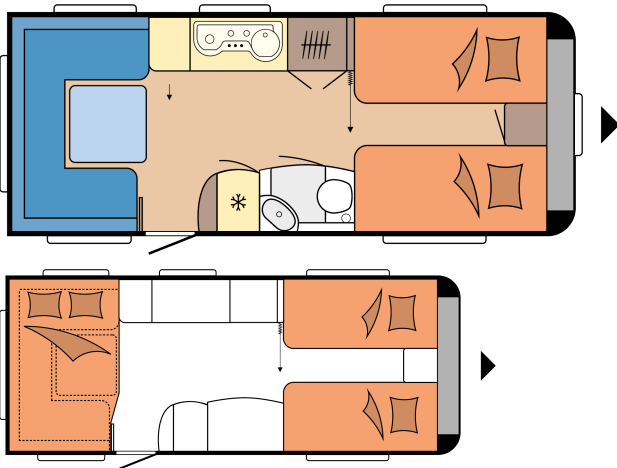

PRESTIGE 560 UL

Overall length	7.514 mm
Total width	2.500 mm
Technically permissible gross weight	1.600 kg

TECHNICAL DATA

Model	560 UL	Beading (straight edge)	4.360
Number of axles	1	Number of berths (adults / children)	4
Tyre size	185 R 14 C	Bed size, single beds (length x width)	2 x 1.970 x 890 mm
Overall length	7.514 mm	Bed size, seating area bed conversion (length x width)	2.233 x 1.400 / 1.300 mm
Body length	6.344 mm	Autonomy package	Front left
Overall width / Inside width	2.500 / 2.367 mm	Roof-mounted air conditioning unit	Centre
Overall height / Interior headroom	2.637 / 1.950 mm	TV bracket	Sideboard
Maximum technically permissible laden mass	1.600 kg	Fresh water tank; city water connection, optional	Rear right
Mass in running order	1.483 kg	External gas socket	Rear right
Payload	126 kg	Exterior awning socket	Rear right
Technically possible increase in load capacity to	2.000 kg	Locker door MAXI, THETFORD with central locking, 1,000 x 300 mm, lockable	Front right
Payload after maximum increase in load capacity	479 kg	Locker door, THETFORD with central locking, 752 x 310 mm, lockable (optional)	Front left
Body wall thickness (floor / roof / wall)	39 / 31 / 31 mm	Number of 230 V power sockets (single / double)	4 / 2
Awning circumference	10.120 mm		